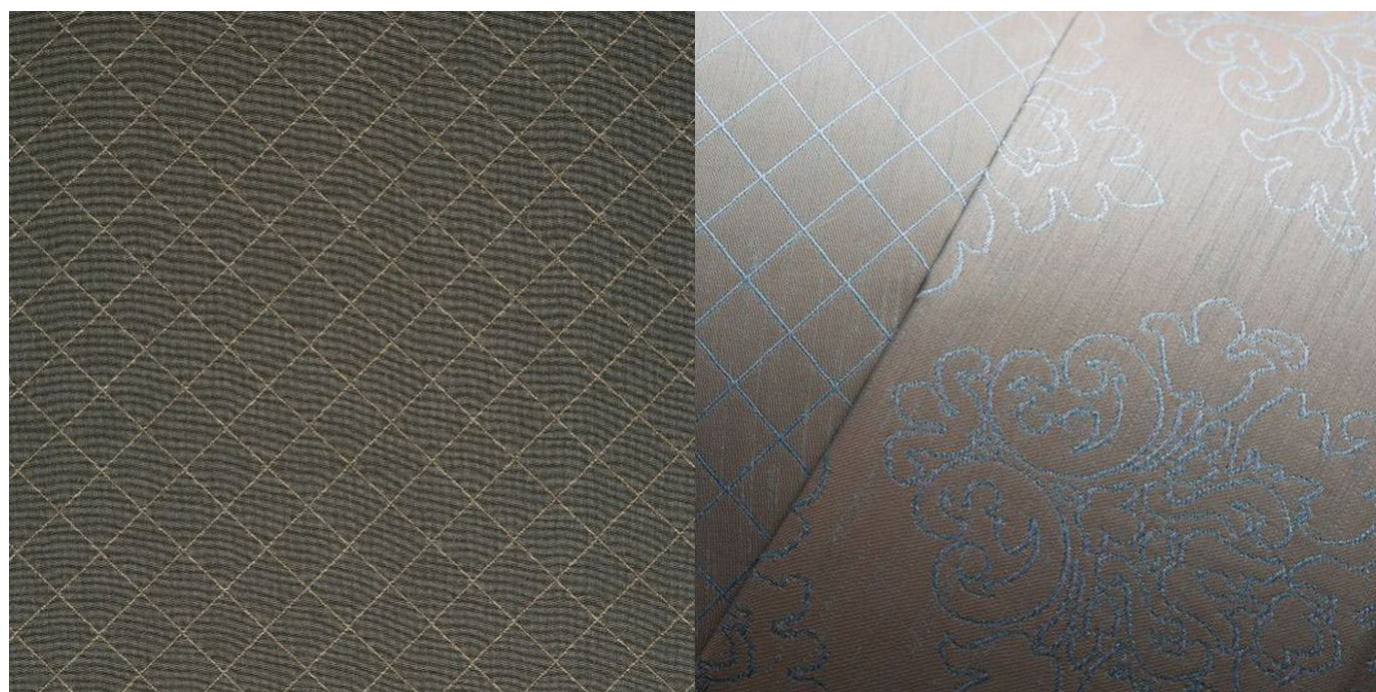

Patch FR-One 10001-114

FR-One

Colour	Pinecone	Composition	100% PLF	Martindale	5,000 Martindale Cycles
Status	End of Line	Width	143cm / 56.3"	Wyzenbeek	-
Brand	FR-One	Weight	375.2g/m / 343g/yd	Colourfastness	-
Collection	Nevada	Horizontal Repeat	3cm / 1.2"	Fire Retardancy	Meets All Standards
Country of Origin	Belgium	Vertical Repeat	2.8cm / 1.1"	Environmental	-
Finishes	Fr-One				