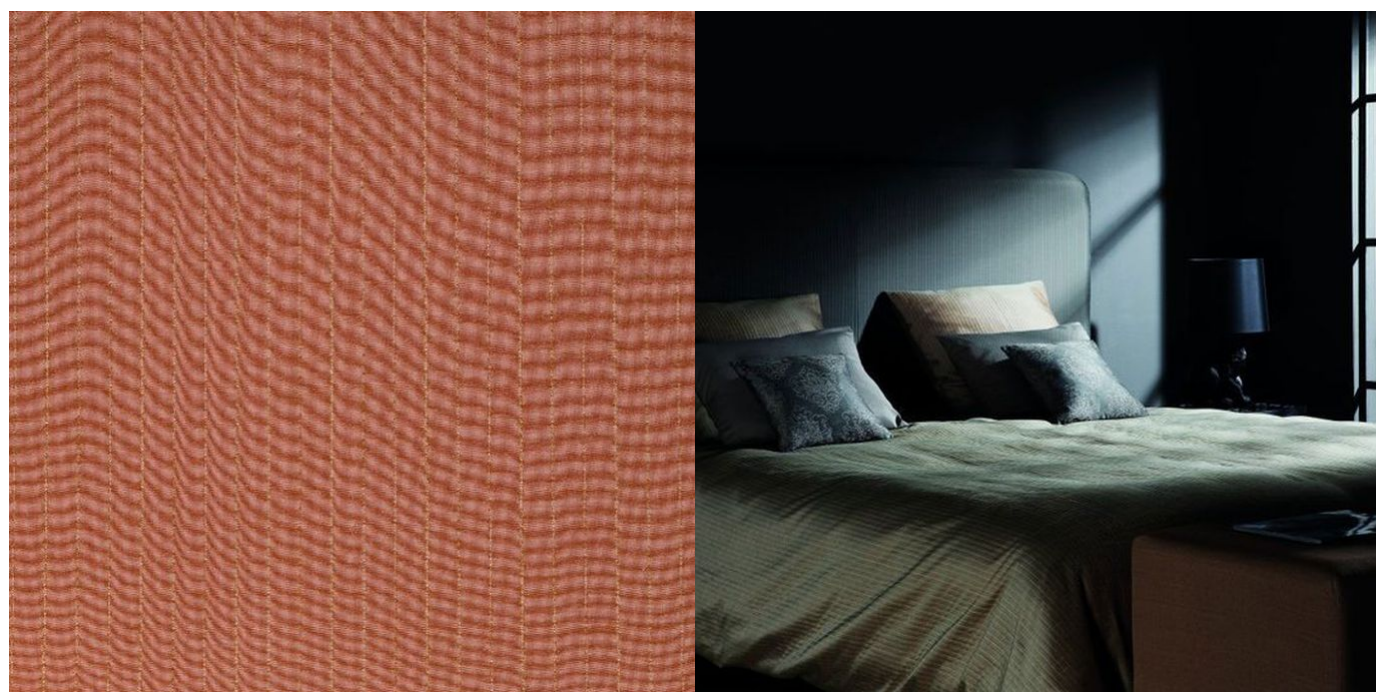

Rural FR-One 10005-102

FR-One

Colour	Amber	Composition	100% PLF	Martindale	6,000 Martindale Cycles
Status	Non Repeating	Width	143cm / 56.3"	Wyzenbeek	-
Brand	FR-One	Weight	384.7g/m / 351g/yd	Colourfastness	-
Collection	Nevada	Horizontal Repeat	1.2cm / 0.5"	Fire Retardancy	Meets All Standards
Country of Origin	Belgium	Vertical Repeat	None / None	Environmental	-
Finishes	Fr-One				

 Accessory

 Top of Bed

Attributes

 Fire Retardant

 Marine I.M.O Certified

Rural FR-One is also available in Burgundy, Cameo, Chinchilla, Fiesta, Frost, Ice, Leaf, Papyrus, Pinecone, Spa.

Generated Tue, 30 Jun 2020 04:51:44.