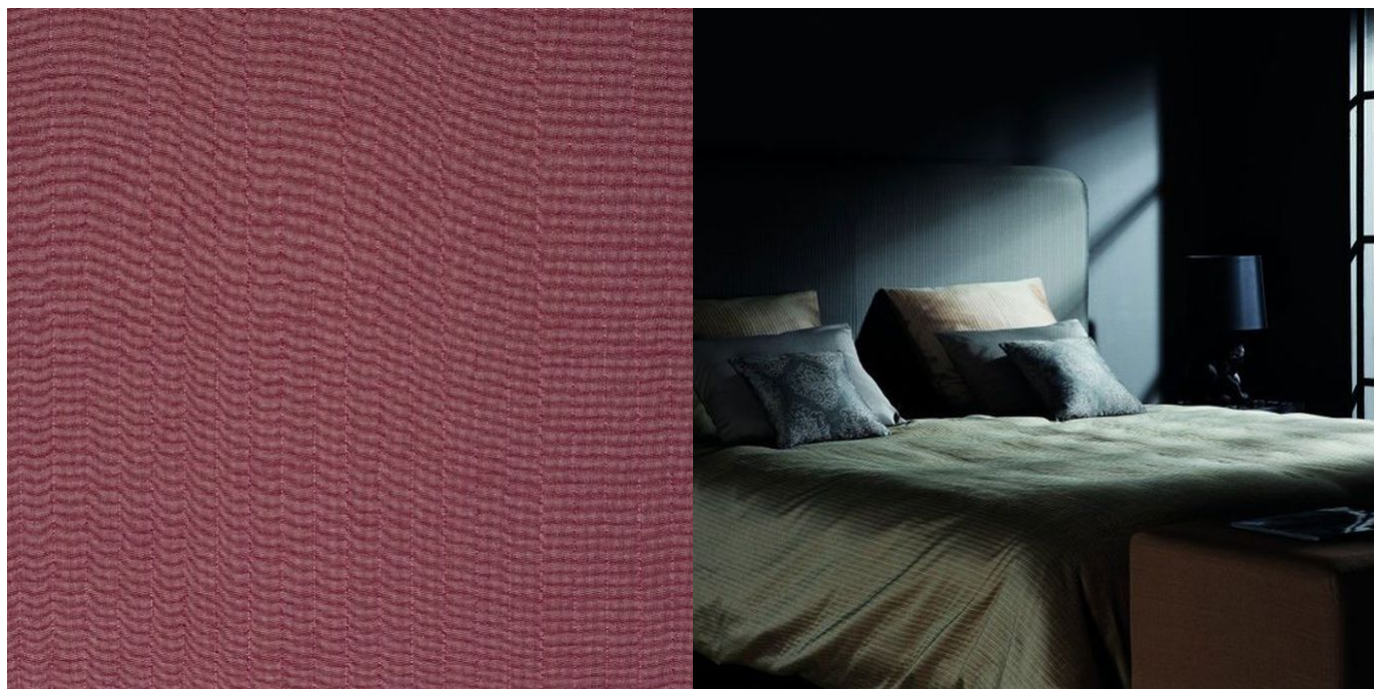

Rural FR-One 10005-104

FR-One

Colour	Cameo	Composition	100% PLF	Martindale	6,000 Martindale Cycles
Status	Non Repeating	Width	143cm / 56.3"	Wyzenbeek	-
Brand	FR-One	Weight	384.7g/m / 351g/yd	Colourfastness	-
Collection	Nevada	Horizontal Repeat	1.2cm / 0.5"	Fire Retardancy	Meets All Standards
Country of Origin	Belgium	Vertical Repeat	None / None	Environmental	-
Finishes	Fr-One				

 Accessory

 Top of Bed

Attributes

 Fire Retardant

 Marine I.M.O Certified

Rural FR-One is also available in Amber, Burgundy, Chinchilla, Fiesta, Frost, Ice, Leaf, Papyrus, Pinecone, Spa.

Generated Tue, 30 Jun 2020 11:28:20.