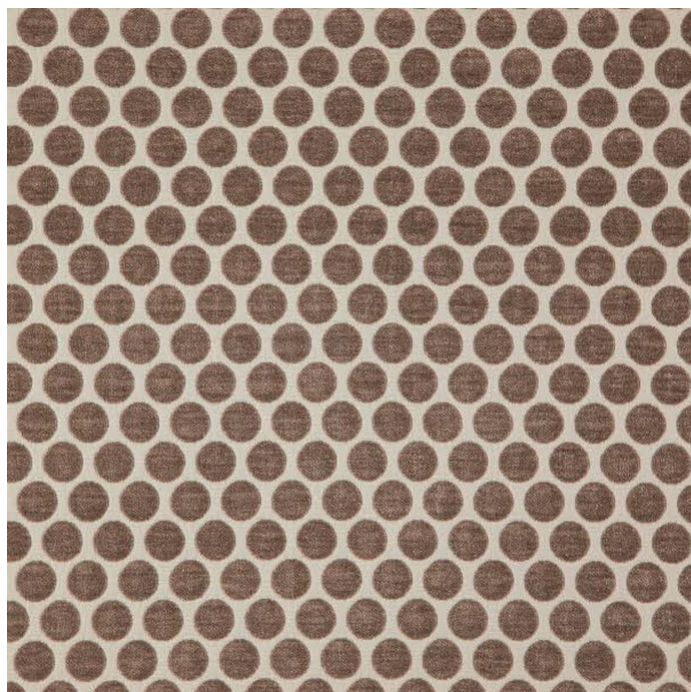

Bubble 10071-108

Zepel

Colour	Ash Brown	Composition	48% PL, 45% PC, 7% VI	Martindale	16,000 Martindale Cycles
Status	Non Repeating	Width	141cm / 55.5"	Wyzenbeek	-
Brand	Zepel	Weight	705.0g/m / 644g/yd	Colourfastness	-
Collection	Uptown	Horizontal Repeat	2.9cm / 1.1"	Fire Retardancy	NFPA 260 - Class 1, MVSS 302, CAL 117
Country of Origin	Turkey	Vertical Repeat	4.6cm / 1.8"	Environmental	Oekotex 100
Finishes	-				

Care Instructions

 Do not bleach

 Do not tumble dry

 Drip dry in shade

 Drycleaning Gentle cycle

 Machine wash cool gentle cycle

 Med Iron max 150C

Iron reverse side use barrier cloth