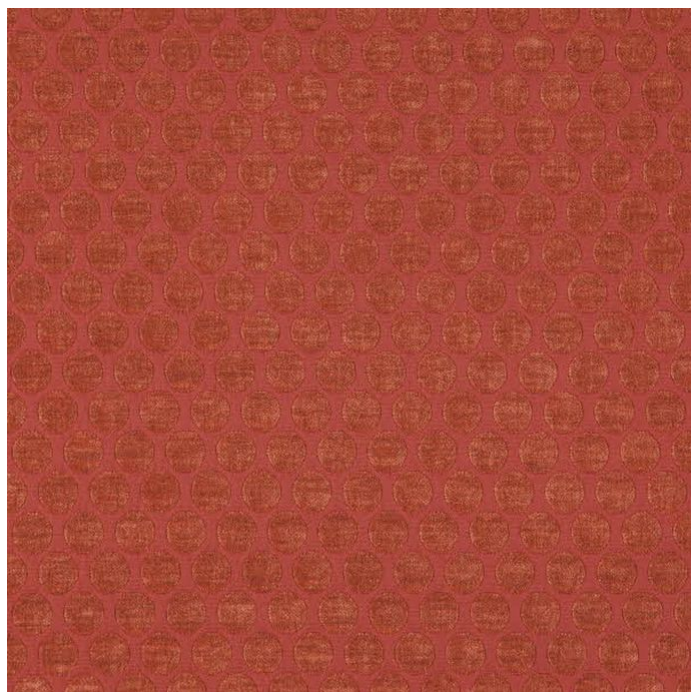

Bubble 10071-111

Zepel

Colour	Burnt Orange	Composition	48% PL, 45% PC, 7% VI	Martindale	16,000 Martindale Cycles
Status	Non Repeating	Width	141cm / 55.5"	Wyzenbeek	-
Brand	Zepel	Weight	705.0g/m / 644g/yd	Colourfastness	-
Collection	Uptown	Horizontal Repeat	2.9cm / 1.1"	Fire Retardancy	NFPA 260 - Class 1, MVSS 302, CAL 117
Country of Origin	Turkey	Vertical Repeat	4.6cm / 1.8"	Environmental	Oekotex 100
Finishes	-				