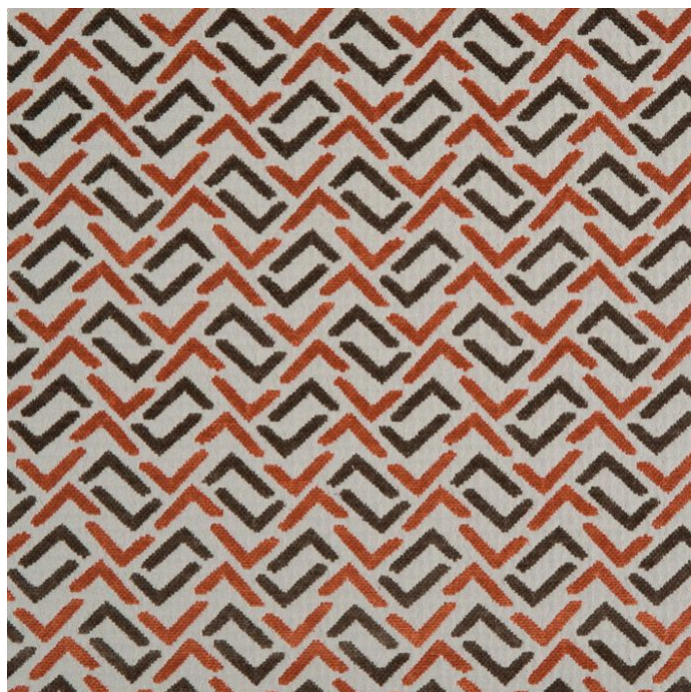

Gridlock 10073-107

Zepel

Colour	Burnt Orange	Composition	51% PC, 41% PL, 8% VI	Martindale	22,000 Martindale Cycles
Status	Indent	Width	140cm / 55.1"	Wyzenbeek	-
Brand	Zepel	Weight	840.0g/m / 768g/yd	Colourfastness	-
Collection	Uptown	Horizontal Repeat	5.8cm / 2.3"	Fire Retardancy	NFPA 260 - Class 1, MVSS 302, CAL 117
Country of Origin	Turkey	Vertical Repeat	7cm / 2.8"	Environmental	Oekotex 100
Finishes	-				

Attributes

-  Fire Retardant
-  Eco/Green

Gridlock is also available in Haze, Ink, Lemon Chrome, Mineral, Rouge, Slate, Stone.

Generated Sat, 20 Jun 2020 05:49:52.