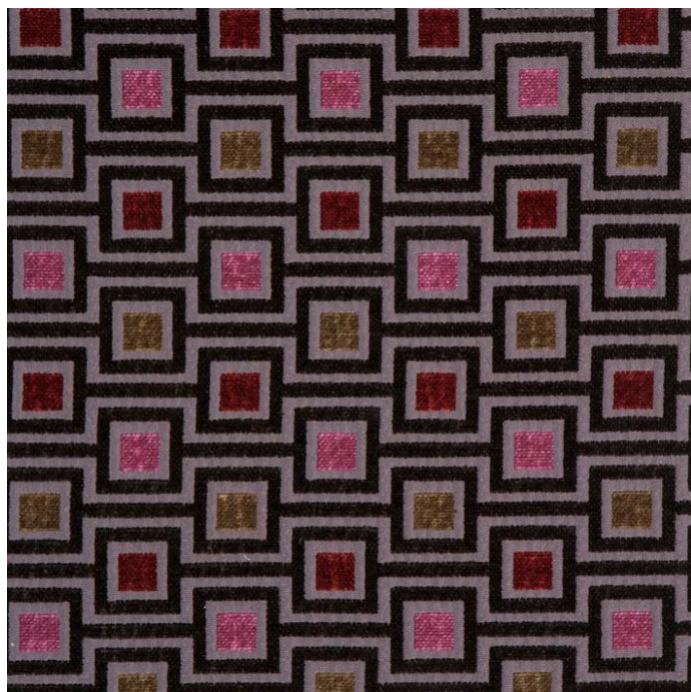

Subway 10080-101

Zepel

Colour	Twilight	Composition	52% PC, 42% PL, 6% VI	Martindale	16,000 Martindale Cycles
Status	Indent	Width	139cm / 54.7"	Wyzenbeek	-
Brand	Zepel	Weight	850.7g/m / 777g/yd	Colourfastness	-
Collection	Metropolitan	Horizontal Repeat	8.6cm / 3.4"	Fire Retardancy	NFPA 260 - Class 1, MVSS 302, CAL 117
Country of Origin	Turkey	Vertical Repeat	16.1cm / 6.3"	Environmental	Oekotex 100
Finishes	-				