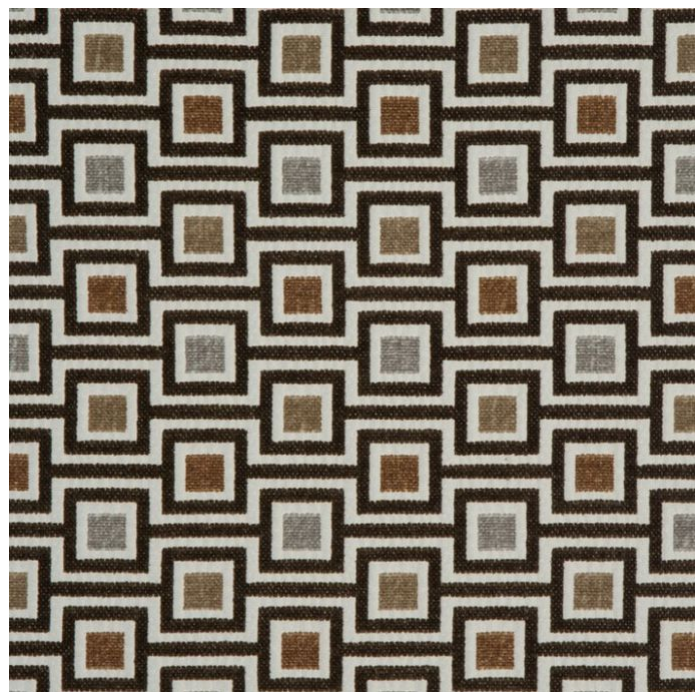

Subway 10080-102

Zepel

Colour	Mocha	Composition	52% PC, 42% PL, 6% VI	Martindale	16,000 Martindale Cycles
Status	Indent	Width	139cm / 54.7"	Wyzenbeek	-
Brand	Zepel	Weight	850.7g/m / 777g/yd	Colourfastness	-
Collection	Metropolitan	Horizontal Repeat	8.6cm / 3.4"	Fire Retardancy	NFPA 260 - Class 1, MVSS 302, CAL 117
Country of Origin	Turkey	Vertical Repeat	16.1cm / 6.3"	Environmental	Oekotex 100
Finishes	-				