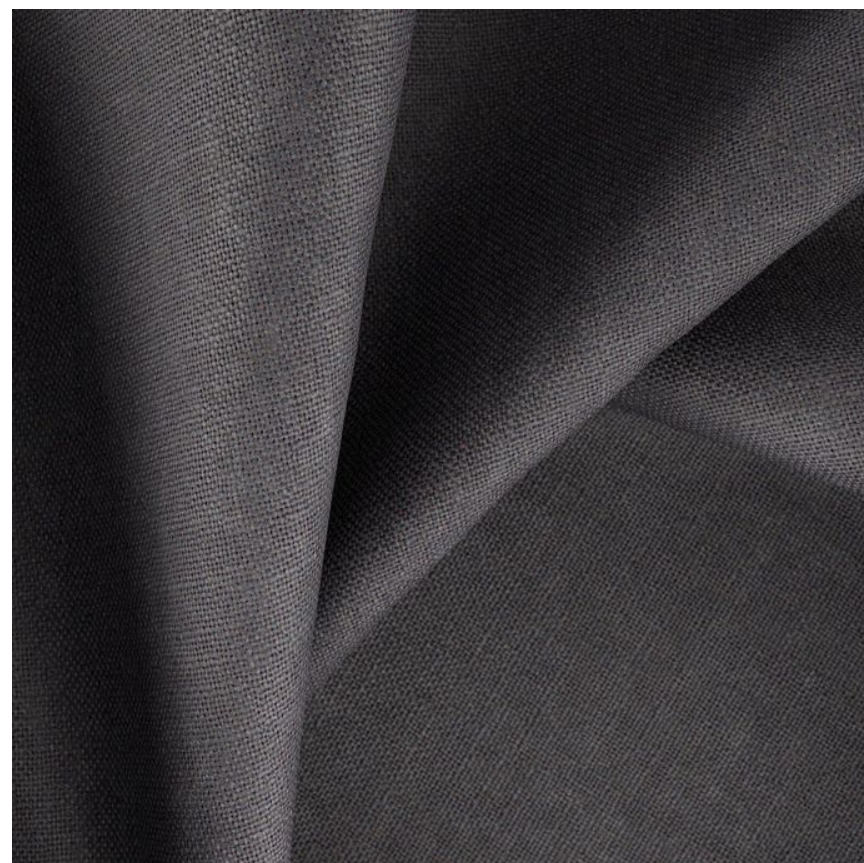

Monterey 10203-105 Zepel

Specifications

Colour	Smoke
Brand	<u>Zepel</u>
Collection	Elementos
Origin	Asia
Composition	95% PL, 5% LI
Width	146cm / 57.5"
Weight	526.9g/m / 481g/yd
Horizontal Repeat	None / None
Vertical Repeat	None / None
Martindale	100,000 Martindale Cycles
Status	Active
Wyzenbeek	100,000 Wyzenbeek Double Rubs
Colourfastness	UV 5/8 Blue Scale
Fire Retardancy	NFPA 260 - Class 1, BS 5852, AS 1530.3, CAL 117
Environmental	Oekotex 100
Finishes	-

-  Fire Retardant
-  Eco/Green
-  Washable 60C

Fixed Picture Window

Description Roomshot