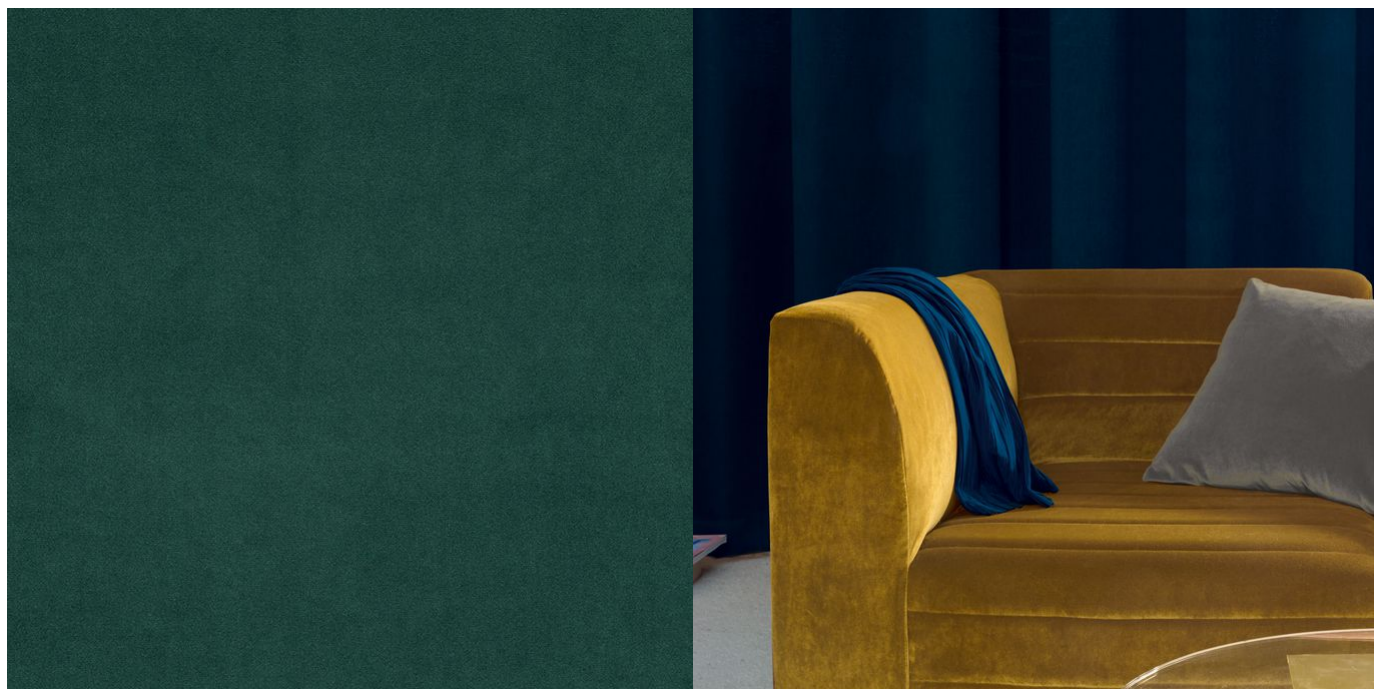

Poeme 10474-110

Zepel

Colour	Bottle	Composition	100% PL,	Martindale	90,000 Martindale Cycles
Status	Active	Width	145cm / 57.1"	Wyzenbeek	-
Brand	Zepel	Weight	463.0g/m / 423g/yd	Colourfastness	UV 4/8 Blue Scale
Collection	-	Horizontal Repeat	None / None	Fire Retardancy	AS 1530.3
Country of Origin	China	Vertical Repeat	None / None	Environmental	-
Finishes	N/A				

 Accessory

Attributes

Use Fabric Conventionally

Poeme is also available in Alpaca, Flax, Floss, Glass, Gold, Khaki, Lapis, Limestone, Marsala, Raven, Silver, Sky, Slate, Teal.

Generated Mon, 12 Oct 2020 11:52:01.