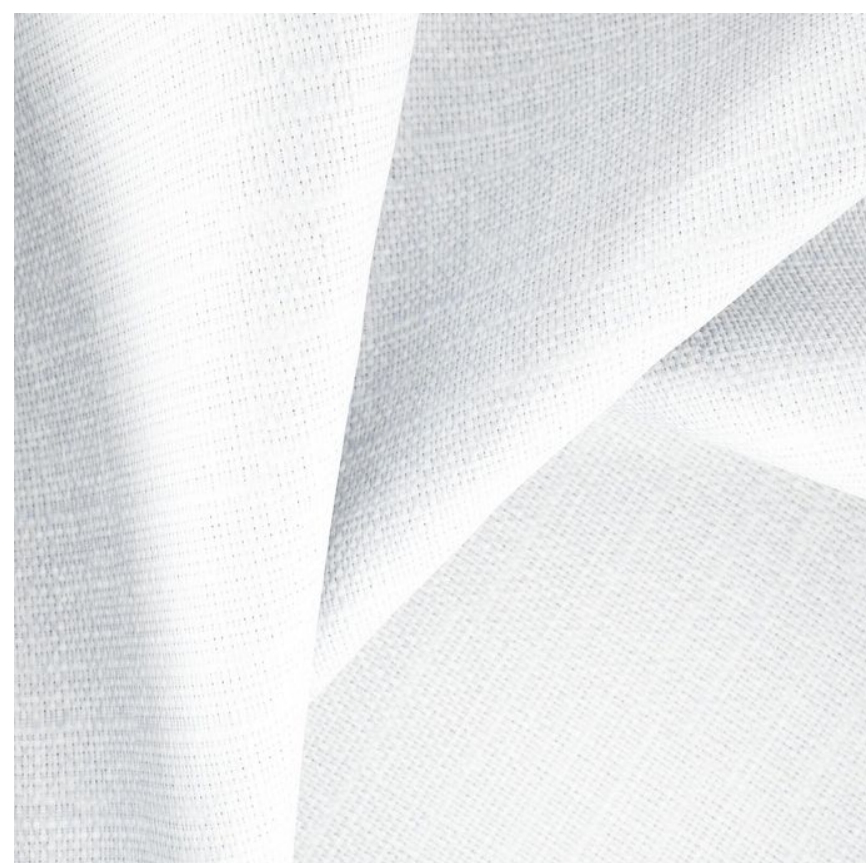

Jupiter 10491-100

Zepel

Specifications

Colour	Snow
Brand	<u>Zepel</u>
Collection	-
Origin	Asia
Composition	100% PL (PES)
Width	300cm / 118.1"
Weight	573.0g/m / 523g/yd
Horizontal Repeat	None / None
Vertical Repeat	None / None
Martindale	45,000 Martindale Cycles
Status	Active
Wyzenbeek	30,000 Wyzenbeek Double Rubs
Colourfastness	UV 4-5/8 Blue Scale
Fire Retardancy	AS 1530.2, AS 1530.3, CAL 117, NFPA 701
Environmental	Oekotex 100
Finishes	-

Care Instructions

- Do not bleach
- Drycleaning Gentle cycle
- Low iron max 110C
- Machine wash hot
- Tumble dry gentle cycle

Usage

- Curtains
- Accessory
- Top of Bed

Attributes

Use Fabric Continuous

Notes

Folded Half Width On Core

Floor To Ceiling Sliding Doors