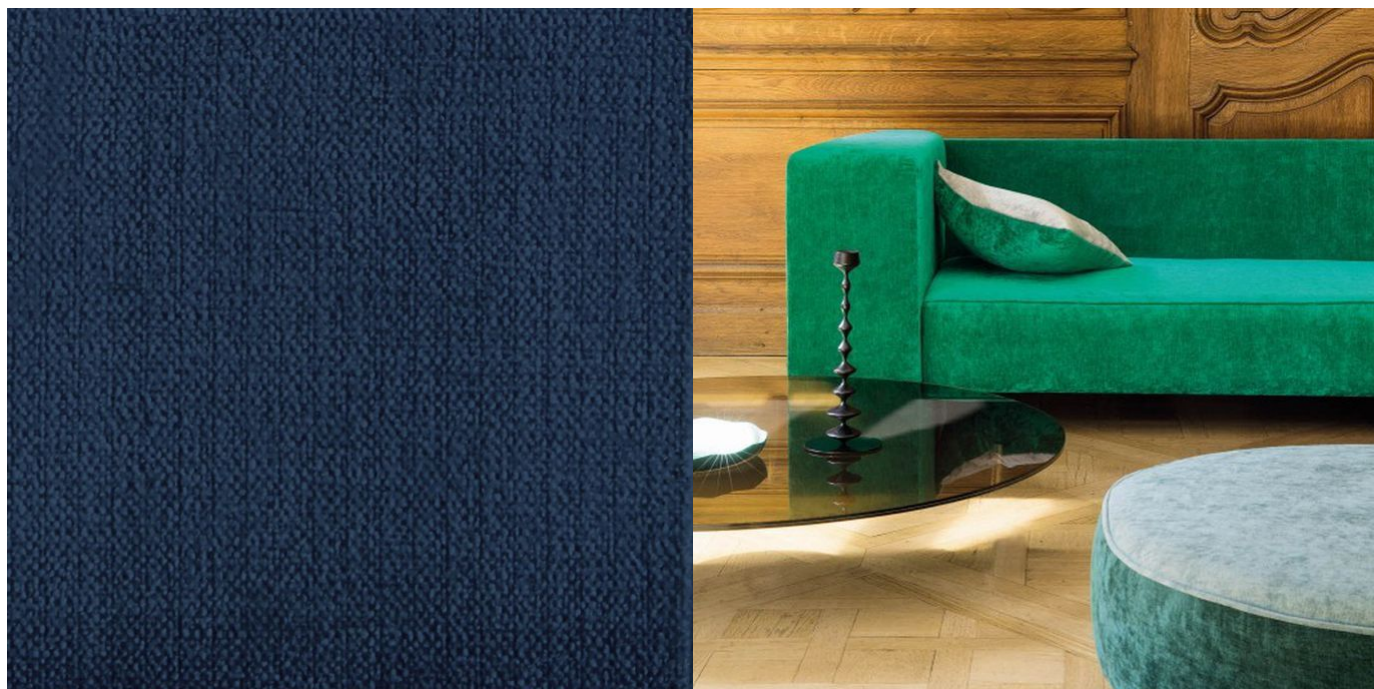

Bolshoi 12118-126

Zepel

Colour	Marine	Composition	53% PC, 42% PL, 5% VI	Martindale	90,000 Martindale Cycles
Status	Indent	Width	140cm / 55.1"	Wyzenbeek	-
Brand	Zepel	Weight	595.0g/m / 544g/yd	Colourfastness	UV 4.5/8 Blue Scale
Collection	-	Horizontal Repeat	None / None	Fire Retardancy	NFPA 260 - Class 1, CAL 117, BS 5852
Country of Origin	Turkey	Vertical Repeat	None / None	Environmental	Oekotex 100
Finishes	-				