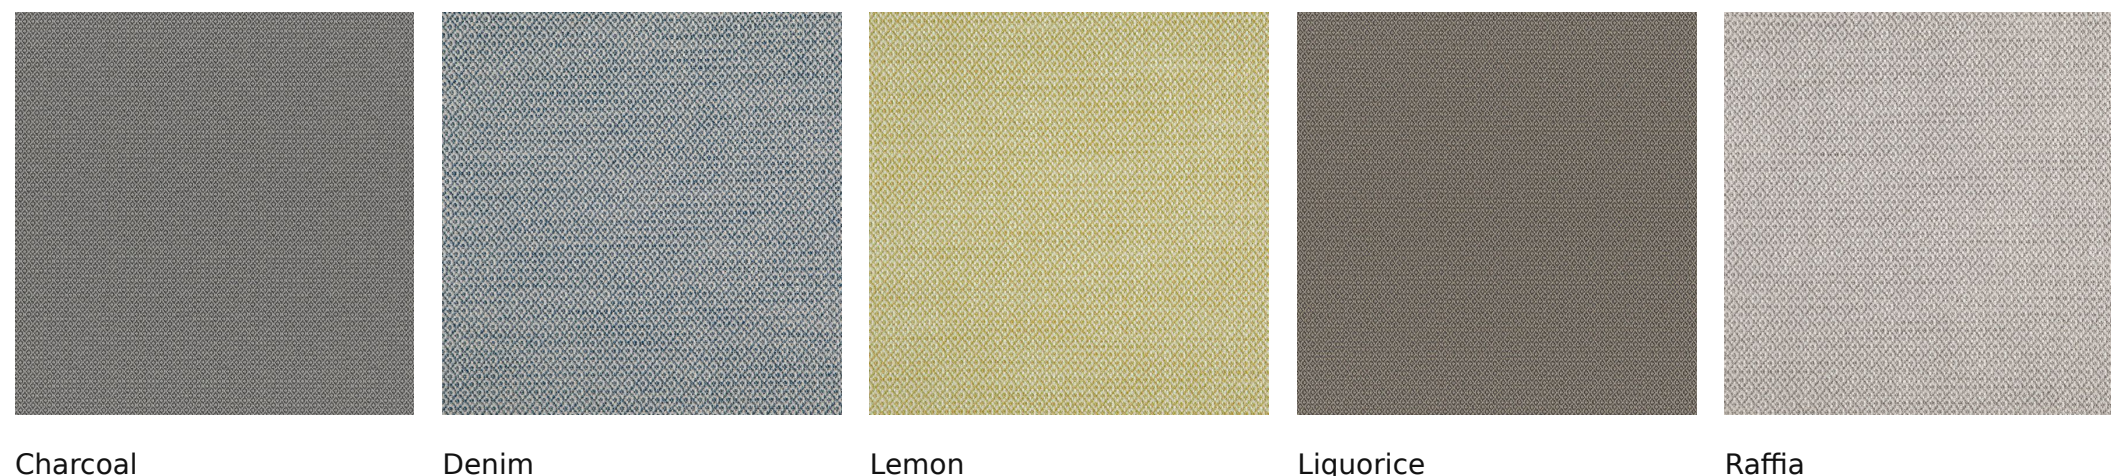

Emoticon 12687
Zepel Fibreguard

Status	Indent	Composition	60% PC, 40% PL	Martindale	90,000 Martindale Cycles
Brand	Zepel Fibreguard	Width	143cm / 56.3"	Wyzenbeek	50,000 Wyzenbeek Double Rubs
Collection	Emoji Zp	Weight	765.1g/m / 699g/ yd	Colourfastness	UV 4-5/8 Blue Scale
Country of Origin	Turkey	Horizontal Repeat	1.4cm / 0.6"	Fire Retardancy	CAL 117, FMVSS 302, NFPA 260 - Class 1, AS 1530.3
Finishes	'_'	Vertical Repeat	1.6cm / 0.6"	Environmental	Oekotex 100

Care Instructions

- Do not bleach
- Drycleaning Gentle cycle
- Low iron max 110C
- Machine wash cool gentle cycle
- Tumble dry gentle cycle

Usage

- Upholstery Heavy Duty
- Accessory

Attributes

- Fire Retardant
Fibreguard
- Eco/Green
- Stain Resistant

Notes

Reinforce Upholstery Seam

Colours

Charcoal

Denim

Lemon

Liquorice

Raffia