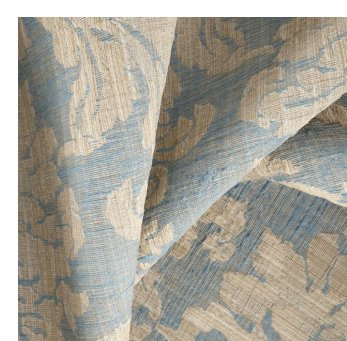

Damian 14908

Zepel

Status	Indent	Composition	66% PL, 34% CO	Martindale	—
Brand	<u>Zepel</u>	Width	139cm / 54.7"	Wyzenbeek	—
Collection	Striata	Weight	371.1g/m / 339g/yd	Colourfastness	UV 5/8 Blue Scale
Country of Origin	INDIA	Horizontal Repeat	34.70cm / 13.7"	Fire Retardancy	CAL 117, NFPA 260 - Class 1
Finishes	Calandered	Vertical Repeat	44.00cm / 17.3"	Environmental	Oekotex 100

Colours

Blossom

Gull

Mist

Plaza

Pool

Sand

Sky