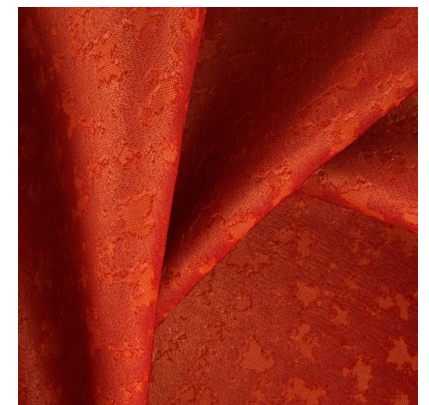

Requiem 14950 FR-One

Status	Indent	Composition	100% RPL FR	Martindale	70,000 Martindale Cycles
Brand	<u>FR-One</u>	Width	140cm / 55.1"	Wyzenbeek	65,000 Wyzenbeek Double Rubs
Collection	Regal Velvets	Weight	700.0g/m / 640g/yd	Colourfastness	—
Country of Origin	TURKEY	Horizontal Repeat	35cm / 13.8"	Fire Retardancy	Meets All Standards
Finishes	—	Vertical Repeat	34.5cm / 13.6"	Environmental	Oekotex 100

Colours

Gold

Putty

Silver

Teal

Terra