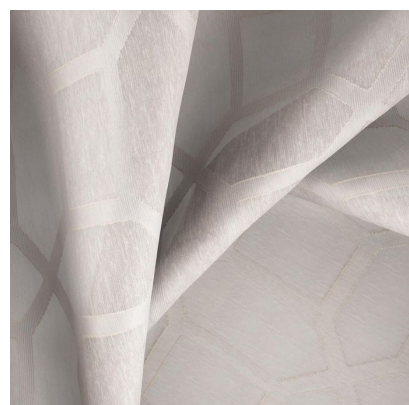

Odin 17256 FR-One

Status	Indent	Composition	100 % PLF	Martindale	—
Brand	<u>FR-One</u>	Width	300cm / 118.1"	Wyzenbeek	—
Collection	Optimum	Weight	75.0g/m / 68g/yd	Colourfastness	—
Country of Origin	Turkey	Horizontal Repeat	11.50cm / 4.5"	Fire Retardancy	Meets All Standards
Finishes	Fr-One	Vertical Repeat	13.00cm / 5.1"	Environmental	Oekotex 100

Care Instructions

 Do not bleach	 Drycleaning Gentle cycle	 Low iron max 110C
 Machine wash hot	 Tumble dry gentle cycle	

Usage

Attributes

Colours

Alabaster

Cement

Navy