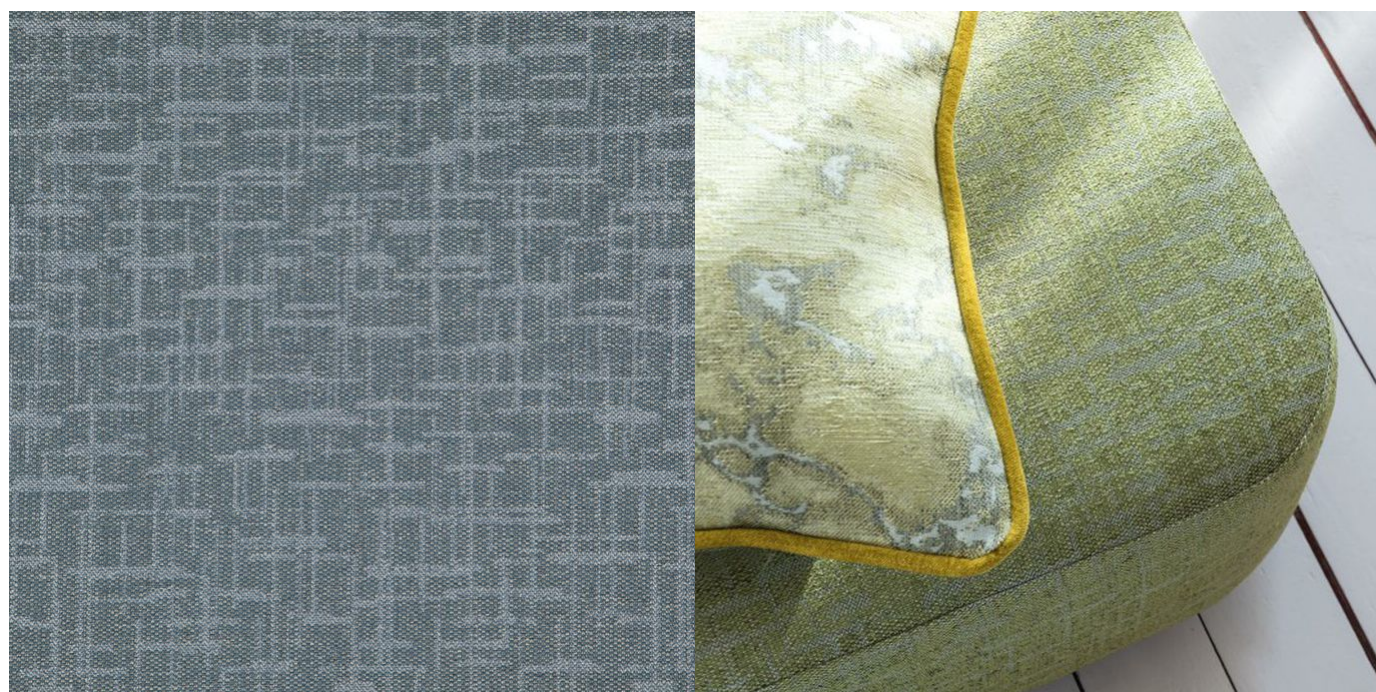

Labyrinth 18640-125

FR-One

Colour	Ink	Composition	100% PLF	Martindale	60,000 Martindale Cycles
Status	Indent	Width	140cm / 55.1"	Wyzenbeek	-
Brand	FR-One	Weight	630.0g/m / 576g/yd	Colourfastness	-
Collection	Lithology	Horizontal Repeat	35cm / 13.8"	Fire Retardancy	Meets All Standards
Country of Origin	Turkey	Vertical Repeat	47cm / 18.5"	Environmental	-
Finishes	Fr-One				

 Upholstery Medium Duty

 Accessory

 Top of Bed

Attributes

 Fire Retardant

Labyrinth is also available in Plum, Spinach, Steel.

Generated Mon, 22 Jun 2020 10:42:31.