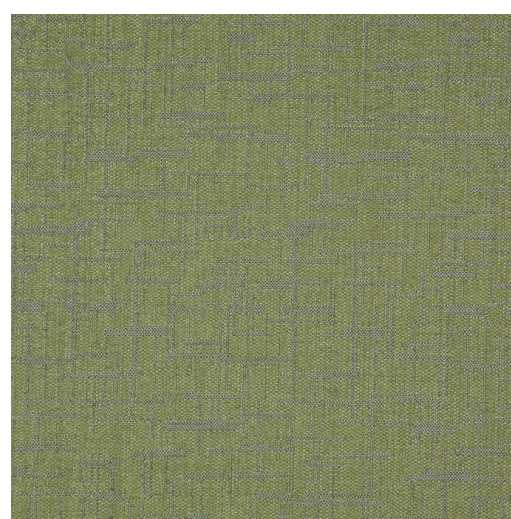

Labyrinth 18640 FR-One

Status	Indent	Composition	100% PLF	Martindale	60,000 Martindale Cycles
Brand	FR-One	Width	140cm / 55.1"	Wyzenbeek	—
Collection	Lithology	Weight	630.0g/m / 576g/yd	Colourfastness	—
Country of Origin	Turkey	Horizontal Repeat	35cm / 13.8"	Fire Retardancy	Meets All Standards
Finishes	Fr-One	Vertical Repeat	47cm / 18.5"	Environmental	—

 Upholstery Medium Duty

 Accessory

 Top of Bed

Attributes

 Fire Retardant

Colours

Ink

Plum