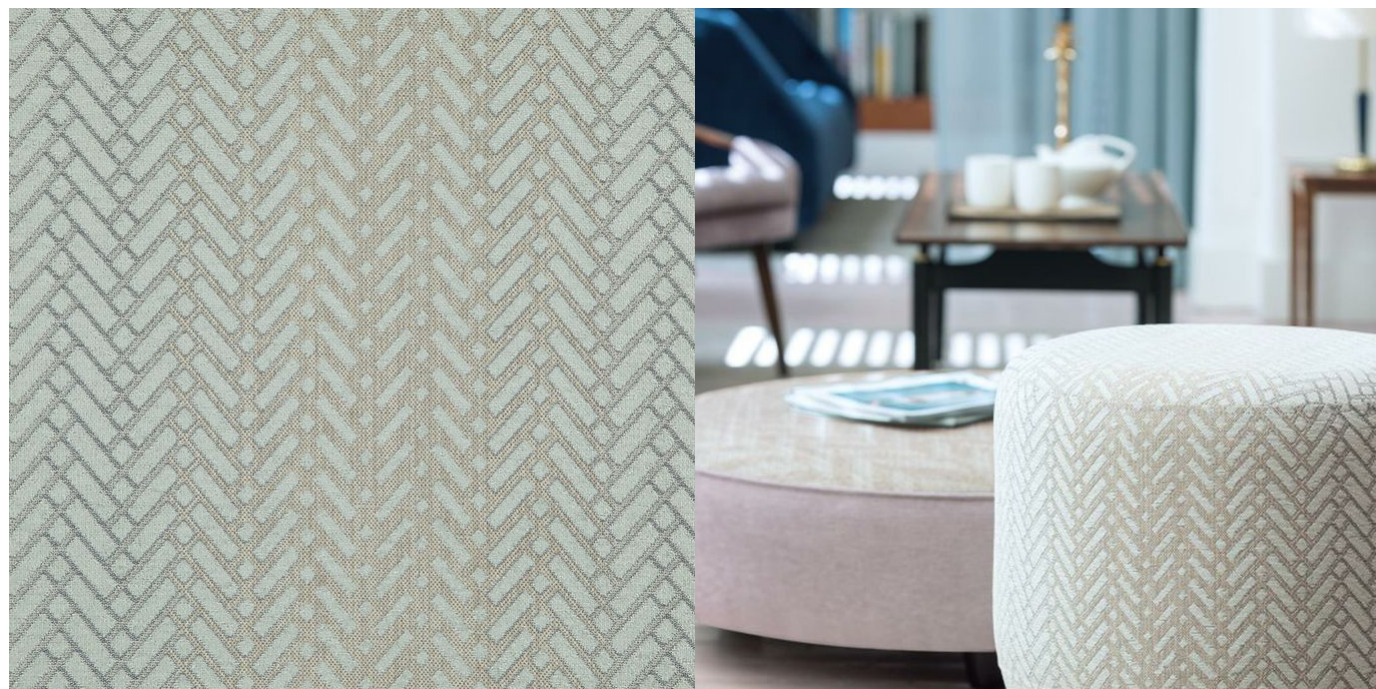

Laneway 18641-121

FR-One

| | | | | | |
|--------------------------|-----------|--------------------------|--------------------|------------------------|--------------------------|
| Colour | Aqua | Composition | 100% PLF | Martindale | 50,000 Martindale Cycles |
| Status | Indent | Width | 140cm / 55.1" | Wyzenbeek | - |
| Brand | FR-One | Weight | 518.0g/m / 473g/yd | Colourfastness | - |
| Collection | Lithology | Horizontal Repeat | 35cm / 13.8" | Fire Retardancy | Meets All Standards |
| Country of Origin | Turkey | Vertical Repeat | 2.1cm / 0.8" | Environmental | - |
| Finishes | Fr-One | | | | |