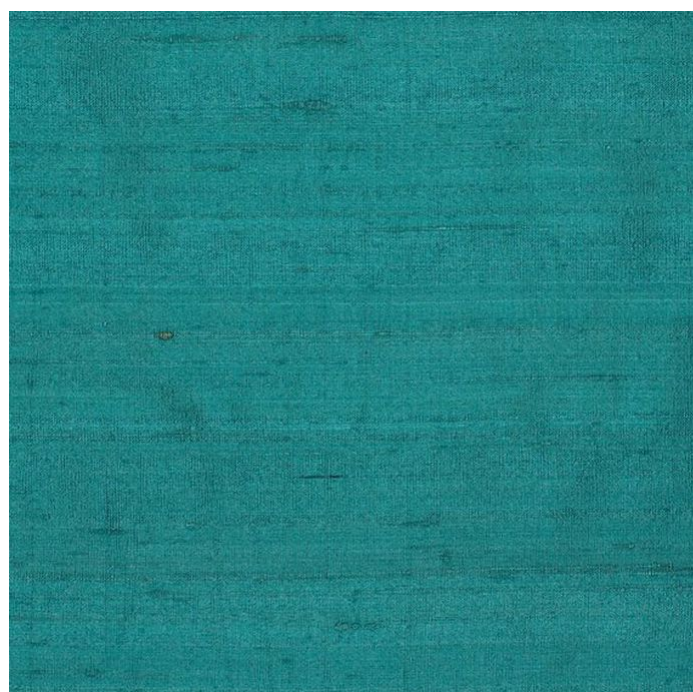

Indulgence 19018-212

Zepel

| | | | | | |
|--------------------------|----------|--------------------------|--------------------|------------------------|---------|
| Colour | Surf-212 | Composition | 100% SE | Martindale | - |
| Status | Indent | Width | 137cm / 53.9" | Wyzenbeek | - |
| Brand | Zepel | Weight | 121.7g/m / 111g/yd | Colourfastness | - |
| Collection | - | Horizontal Repeat | None / None | Fire Retardancy | CAL 117 |
| Country of Origin | India | Vertical Repeat | None / None | Environmental | - |
| Finishes | - | | | | |