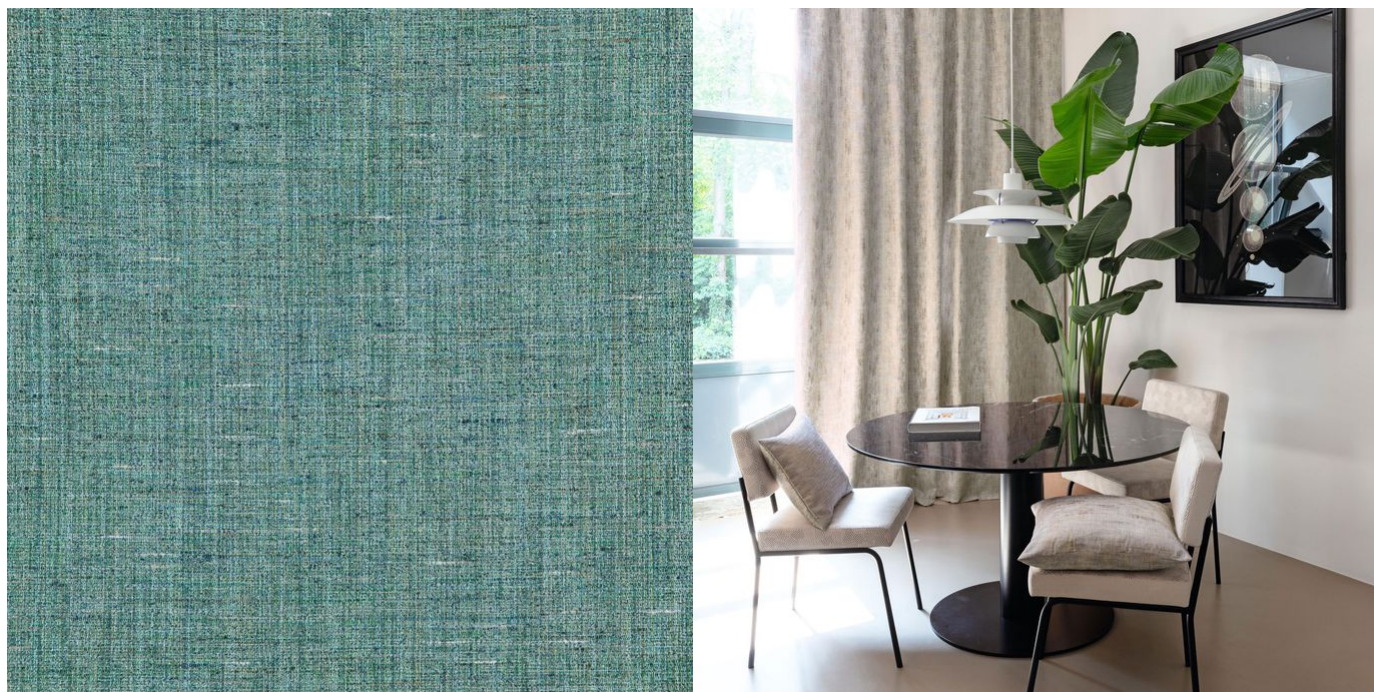

Agent 19850-101

Zepel

Colour	Emerald	Composition	100% PL (PES)	Martindale	-
Status	Indent	Width	140cm / 55.1"	Wyzenbeek	-
Brand	Zepel	Weight	242.0g/m / 221g/yd	Colourfastness	UV 5-6/8 Blue Scale
Collection	Delegate	Horizontal Repeat	None / None	Fire Retardancy	AS 1530.3, AS 1530.2
Country of Origin	India	Vertical Repeat	None / None	Environmental	Oekotex 100
Finishes	-				