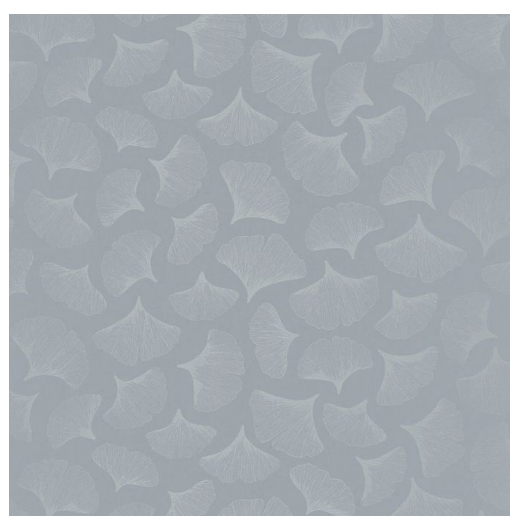

### Attributes

Strippable  
Offset Match

Paste The Wall

Good Lightfastness

---

### Colours

7397 01 21

7397 02 23

7397 03 25

7397 04 27