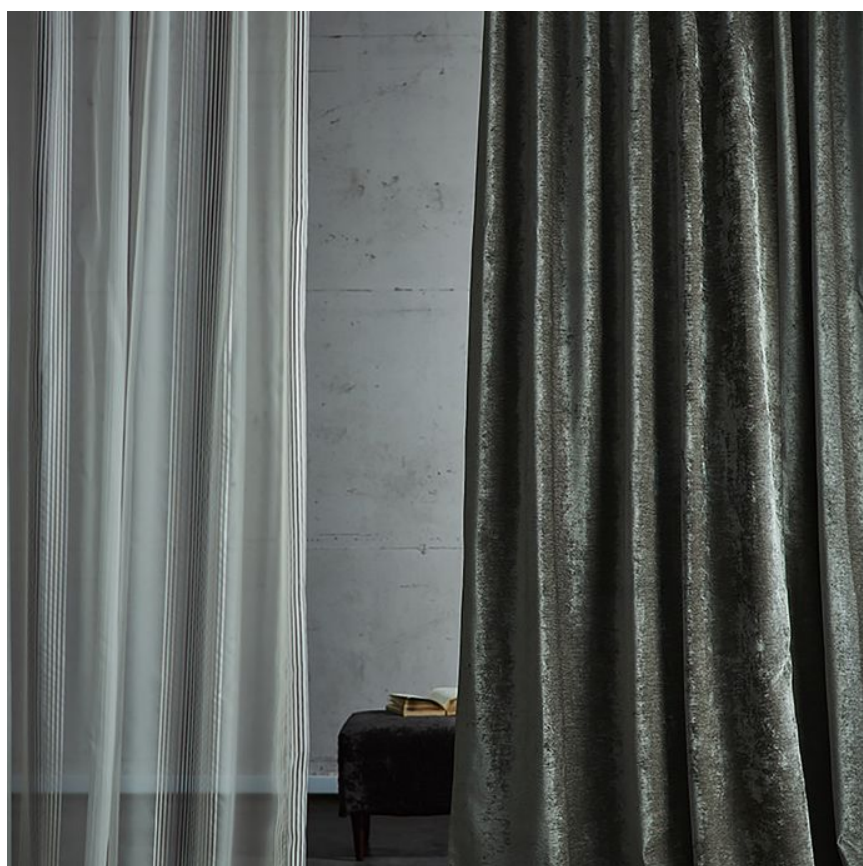

Spectrum II 14617 *

50023-701

Christian Fischbacher

Specifications

Colour	701
Brand	Christian Fischbacher
Collection	Jubilee(Cf)
Origin	ITALY
Composition	100% PL (PES)
Width	320cm / 126.0"
Weight	104.0g/m / 95g/yd
Horizontal Repeat	29cm / 11.4"
Vertical Repeat	None / None
Martindale	-
Status	Indent
Wyzenbeek	-
Colourfastness	UV 4/8 Blue Scale
Fire Retardancy	-
Environmental	-
Finishes	-