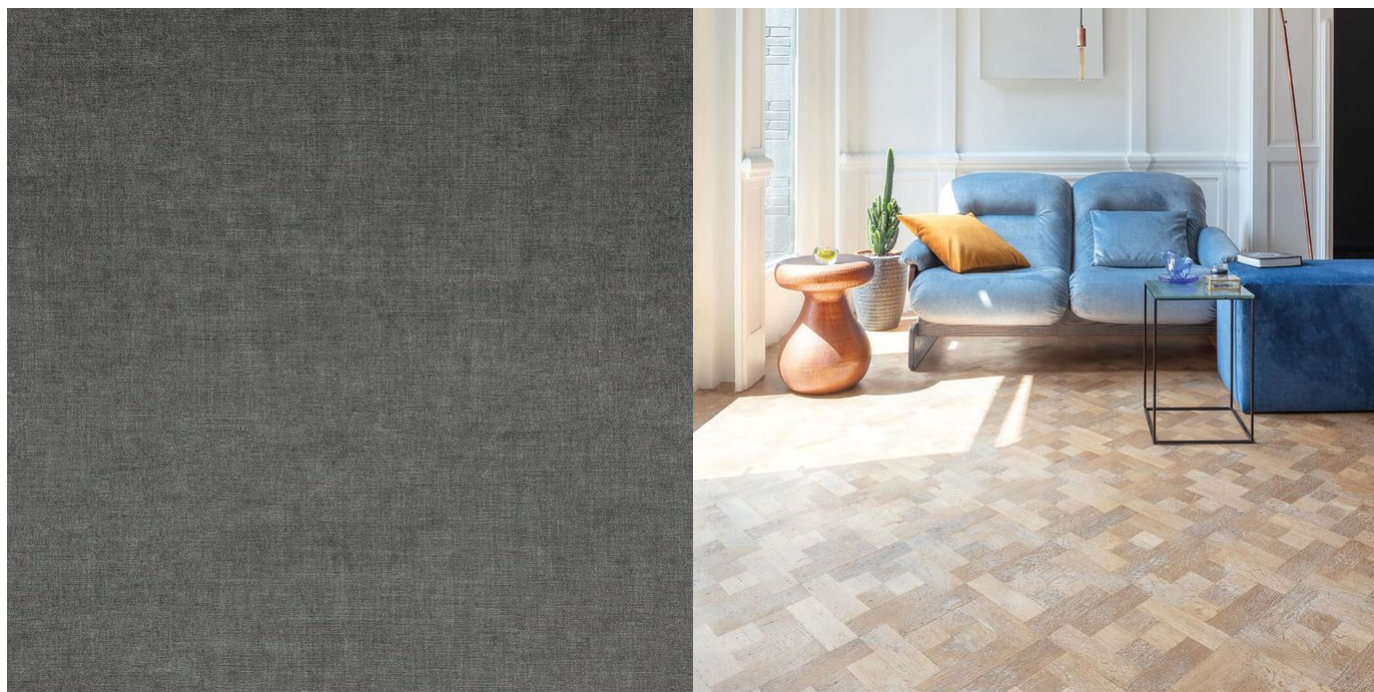

Deluxe 50087-106
Fibreguard

Colour	Elephant	Composition	100% PL	Martindale	100,000 Martindale Cycles
Status	Indent	Width	141cm / 55.5"	Wyzenbeek	-
Brand	Fibreguard	Weight	590.8g/m / 540g/yd	Colourfastness	-
Collection	-	Horizontal Repeat	None / None	Fire Retardancy	NFPA 260 - Class 1, CAL 117, BS 5852
Country of Origin	China	Vertical Repeat	None / None	Environmental	Oekotex 100
Finishes	-				

 Eco/Green	Washable	Stain Resistant
Fibreguard		

Deluxe is also available in Amber, Autumn, Balsam, Bottle, Celadon, Charcoal, Cypress, Dove, Dune, Feather, Griffin, Havana, Henna, Indigo, Lagoon, Lime, Limestone, Lollipop, Mouse, Nougat, Oyster, Peacock, Petrol, Plum, Scuba, Sesame, Sienna, Sky, Steel, Surf, Vino, Wood.