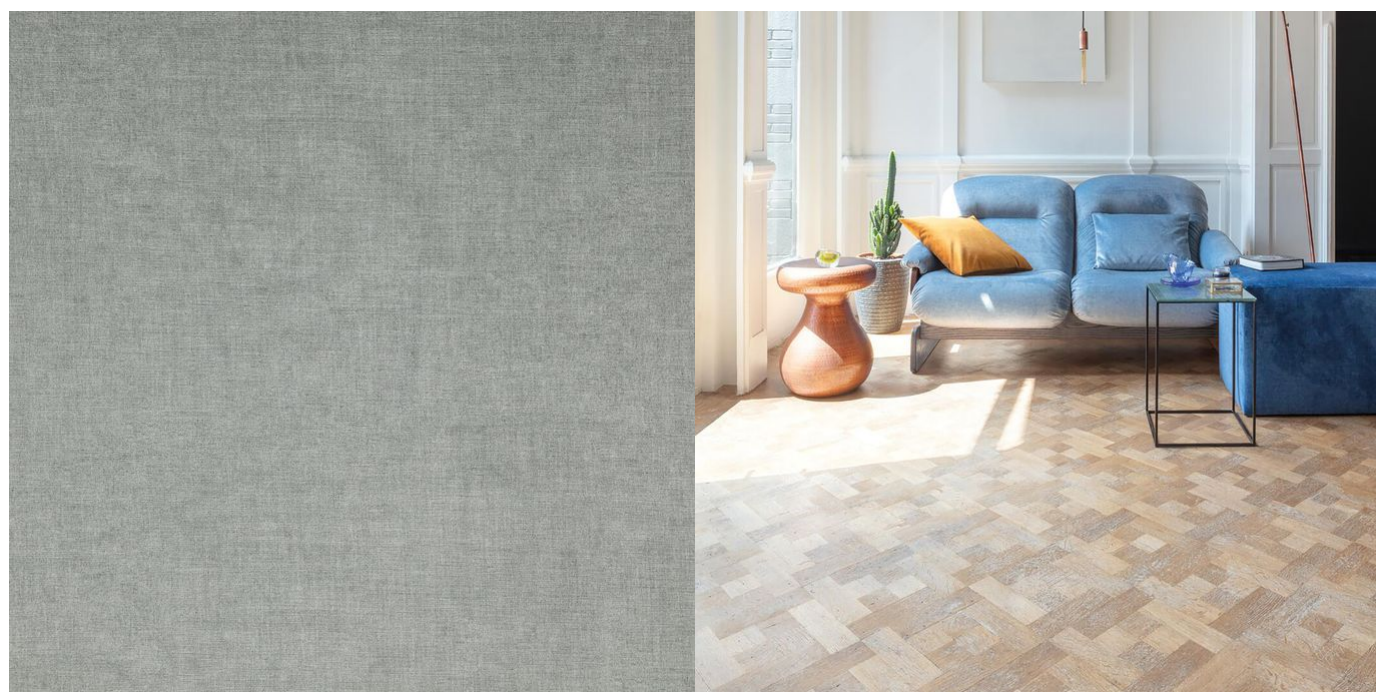

Deluxe 50087-114  
Fibreguard

<b>Colour</b>	Balsam	<b>Composition</b>	100% PL	<b>Martindale</b>	100,000 Martindale Cycles
<b>Status</b>	Indent	<b>Width</b>	141cm / 55.5"	<b>Wyzenbeek</b>	-
<b>Brand</b>	Fibreguard	<b>Weight</b>	590.8g/m / 540g/yd	<b>Colourfastness</b>	-
<b>Collection</b>	-	<b>Horizontal Repeat</b>	None / None	<b>Fire Retardancy</b>	NFPA 260 - Class 1, CAL 117, BS 5852
<b>Country of Origin</b>	China	<b>Vertical Repeat</b>	None / None	<b>Environmental</b>	Oekotex 100
<b>Finishes</b>	-				

### Attributes

-  Eco/Green
  - Washable
  - Stain Resistant
- Fibreguard

Deluxe is also available in Amber, Autumn, Bottle, Celadon, Charcoal, Cypress, Dove, Dune, Elephant, Feather, Griffin, Havana, Henna, Indigo, Lagoon, Lime, Limestone, Lollipop, Mouse, Nougat, Oyster, Peacock, Petrol, Plum, Scuba, Sesame, Sienna, Sky, Steel, Surf, Vino, Wood.