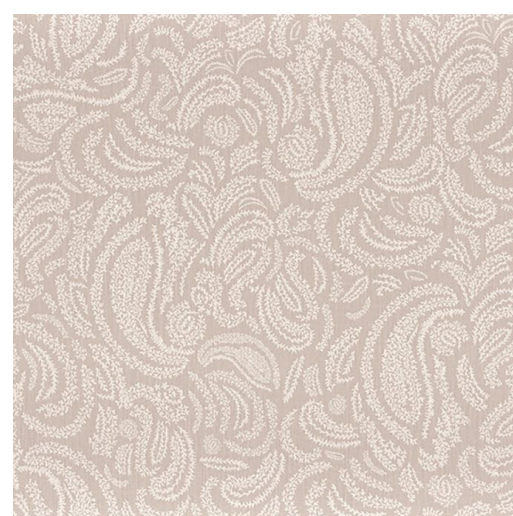

Jaipur Wallpaper 7455 50161

Casamance

Status	Indent	Composition	NON WOVEN	Martindale	—
Brand	<u>Casamance</u>	Width	70cm / 27.6"	Wyzenbeek	—
Collection	Ceylan	Weight	231.0g/m / 211g/yd	Colourfastness	—
Country of Origin	ITALY	Horizontal Repeat	70cm / 27.6"	Fire Retardancy	Euroclass B-S1 D0
Finishes	—	Vertical Repeat	64cm / 25.2"	Environmental	—
		Roll Length	10m / 10.9yd		

Good Lightfastness

Colours

7455 37 90

7455 38 92

7455 39 94

7455 40 96