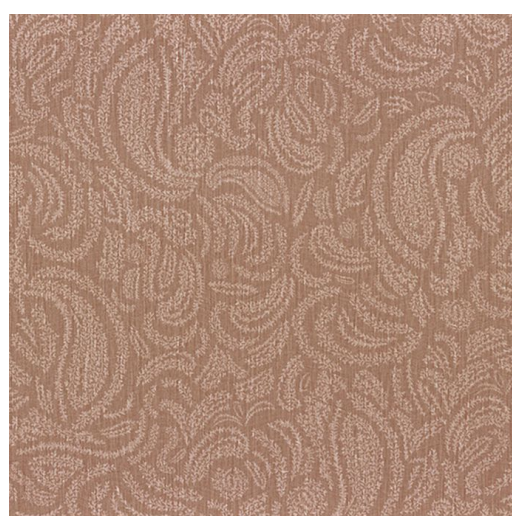

Jaipur Wallpaper 7455 50161

Casamance

Status	Indent	Composition	NON WOVEN	Martindale	—
Brand	<u>Casamance</u>	Width	70cm / 27.6"	Wyzenbeek	—
Collection	Ceylan	Weight	231.0g/m / 211g/yd	Colourfastness	—
Country of Origin	ITALY	Horizontal Repeat	70cm / 27.6"	Fire Retardancy	Euroclass B-S1 D0
Finishes	—	Vertical Repeat	64cm / 25.2"	Environmental	—
		Roll Length	10m / 10.9yd		

Care Instructions

Extra Washable

Usage

Wall Covering

Attributes

Straight Match

Strippable

Paste The Wall

Good Lightfastness

Colours

7455 37 90

7455 38 92

7455 39 94

7455 40 96