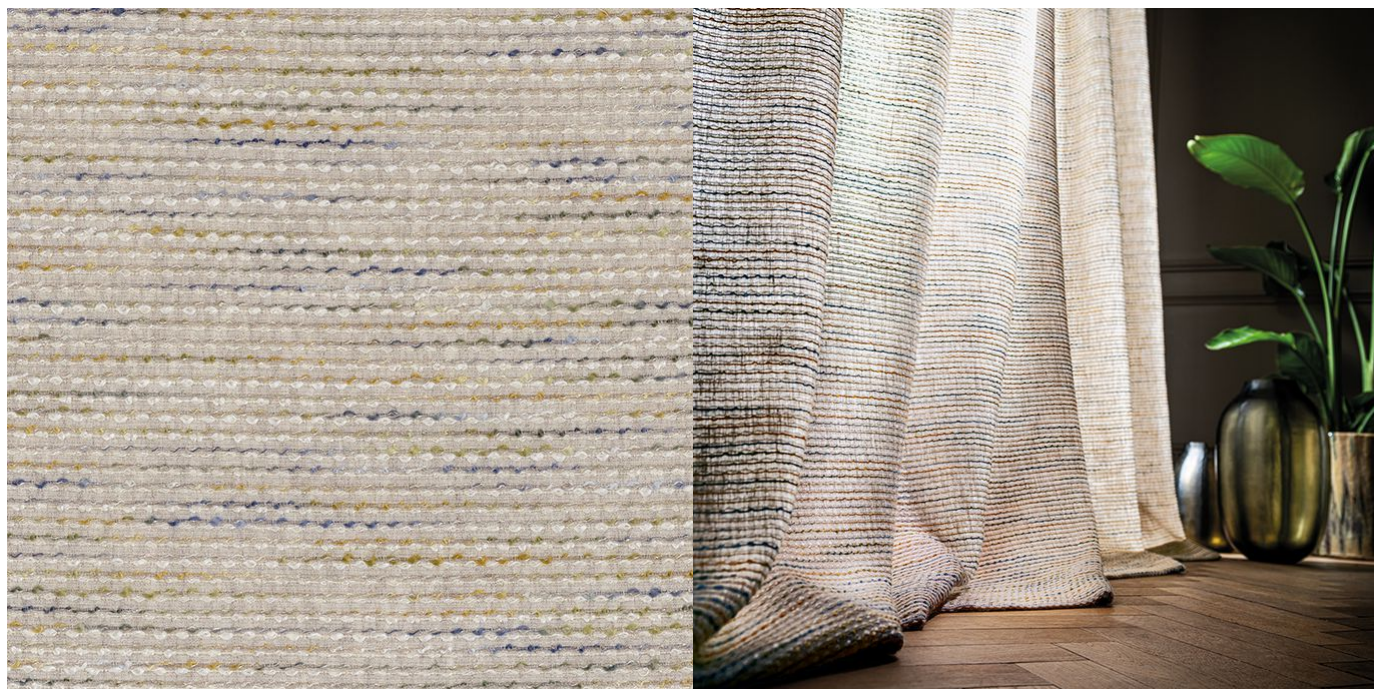

Komodo 4380* 50414-101
Casamance

Colour	4380 03 24	Composition	40% LI, 17% WO, 17% PC (PAN), 16% CO, 5% VI (CV)	Martindale	-
Status	Indent	Width	316cm / 124.4"	Wyzenbeek	-
Brand	Casamance	Weight	424.9g/m / 388g/yd	Colourfastness	-
Collection	Flores	Horizontal Repeat	None / None	Fire Retardancy	-
Country of Origin	Italy	Vertical Repeat	None / None	Environmental	-
Finishes	-				