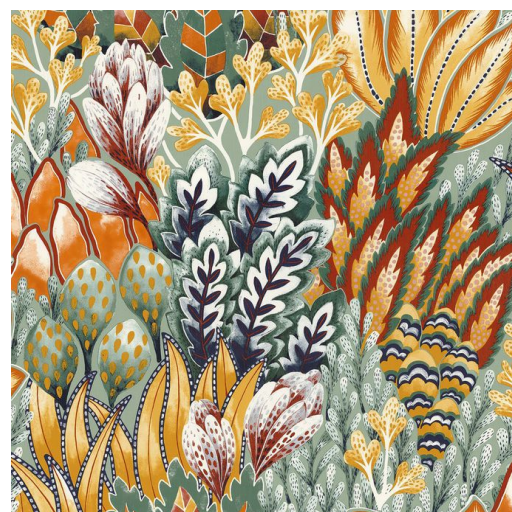

## Casamance

Status	Indent	Composition	NON WOVEN HEAVY VINYL	Martindale	—
Brand	<u>Casamance</u>	Width	70cm / 27.6"	Wyzenbeek	—
Collection	Karabane	Weight	231.0g/m / 211g/yd	Colourfastness	—
Country of Origin	ITALY	Horizontal Repeat	70cm / 27.6"	Fire Retardancy	—
Finishes	—	Vertical Repeat	78.6cm / 30.9"	Environmental	—
		Roll Length	10m / 10.9yd		

### Usage

 Wall Covering

### Attributes

Strippable

Paste The Wall

Good Lightfastness

Offset Match

### Colours

7516 25 00

7516 26 52

7516 28 54

7516 28 58