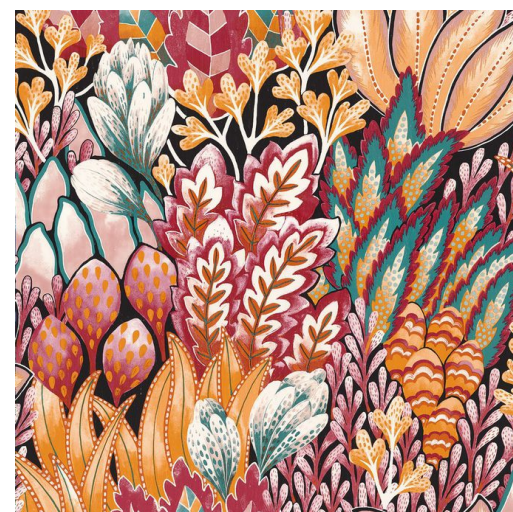

## Casamance

Status	Indent	Composition	NON WOVEN HEAVY VINYL	Martindale	—
Brand	<u>Casamance</u>	Width	70cm / 27.6"	Wyzenbeek	—
Collection	Karabane	Weight	231.0g/m / 211g/yd	Colourfastness	—
Country of Origin	ITALY	Horizontal Repeat	70cm / 27.6"	Fire Retardancy	—
Finishes	—	Vertical Repeat	78.6cm / 30.9"	Environmental	—
		Roll Length	10m / 10.9yd		

### Attributes

Strippable

Paste The Wall

Good Lightfastness

Offset Match

### Colours

7516 25 00

7516 26 52

7516 28 54

7516 28 58