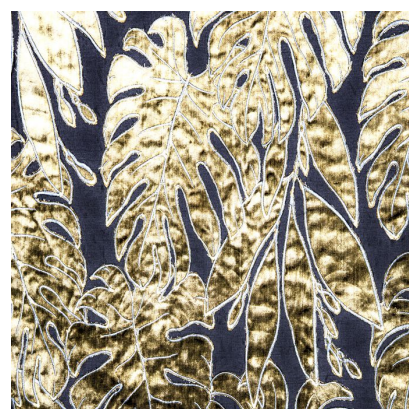

## Christian Fischbacher

Status	Indent	Composition	70% VI (CV), 30% PL (PES)	Martindale	—
Brand	Christian Fischbacher	Width	135cm / 53.1"	Wyzenbeek	—
Collection	March Release	Weight	440.0g/m / 402g/yd	Colourfastness	UV 5/8 Blue Scale
Country of Origin	ITALY	Horizontal Repeat	65cm / 25.6"	Fire Retardancy	—
Finishes	—	Vertical Repeat	68cm / 26.8"	Environmental	—

### Colours

503

504

505

507

514