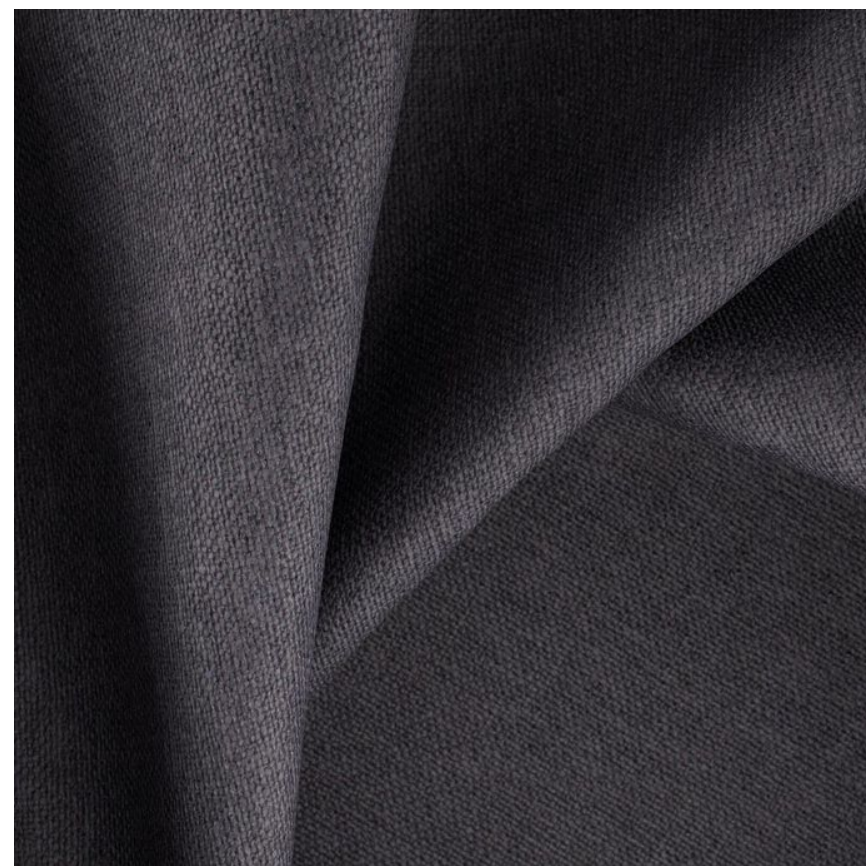

Casual 80086-117 Zepel FibreGuard

Specifications

Colour	Caviar
Brand	<u>Zepel FibreGuard</u>
Collection	-
Origin	INDIA
Composition	78% PL, 22% CO
Width	138cm / 54.3"
Weight	625.1g/m / 571g/yd
Horizontal Repeat	None / None
Vertical Repeat	None / None
Martindale	100,000 Martindale Cycles

Usage

-  Curtains
-  Upholstery Heavy Duty
-  Accessory
-  Top of Bed

Attributes

-  Multi Directional
-  Eco/Green
- Washable
- Fibreguard