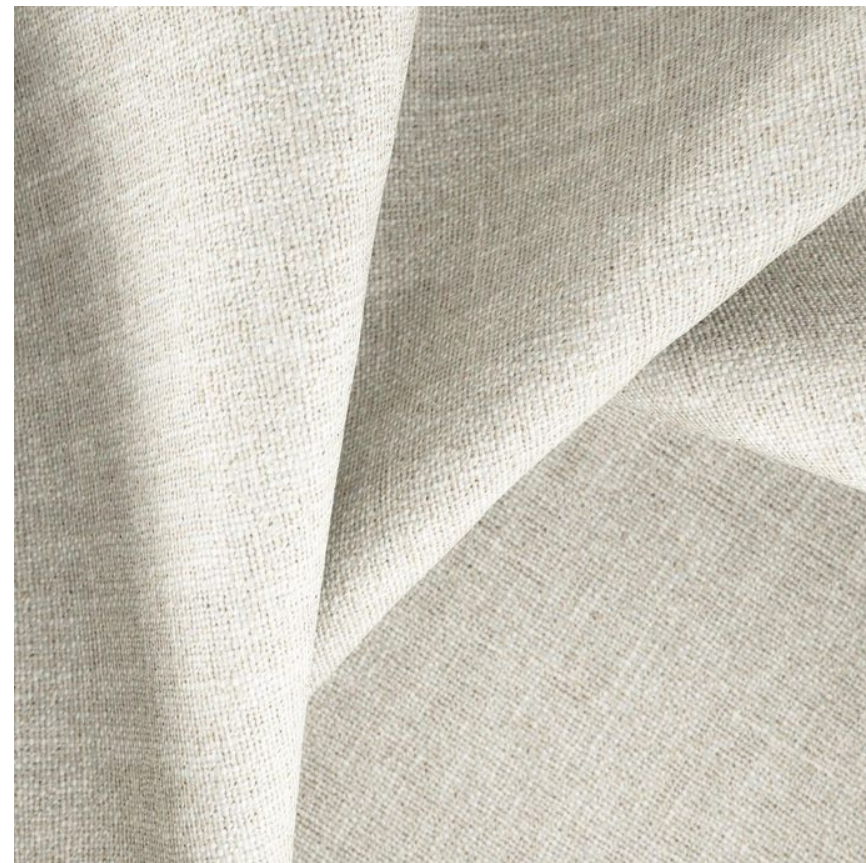

# Casual 80086-136 Zepel FibreGuard

## Specifications

Colour	Flint
Brand	<u>Zepel FibreGuard</u>
Collection	-
Origin	INDIA
Composition	78% PL, 22% CO
Width	138cm / 54.3"
Weight	625.1g/m / 571g/yd
Horizontal Repeat	None / None
Vertical Repeat	None / None
Martindale	100,000 Martindale Cycles